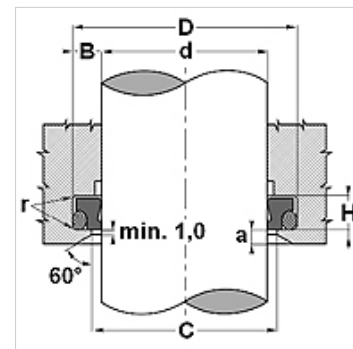

Свойства

Конструкция	почиствач
Скорост при плъзгане max.	15,0 m/s
Температура min.	-30 °C
Температура max.	110 °C
Течности	минерални масла
Монтаж	първо деформирайте под формата на бърбек кръглото уплътнение, а след това пръстена PTFE и притиснете в поемащия жлеб (от 30 мм)
Материал	(1) динамично уплътнение: PTBR (2) статично уплътнение: NBR
Приложение	хидравлика

Toleranz / Tolerance			
d	D	C	L
f8 / h9	H9	H11	0 +0,20

Описание

ниско триене при плъзгане.

без Stick-Slip.

малко необходимо място

дълъг срок на годност

Extreme temperatures -45°C to 200°C with Viton O-ring.

много добър ефект при почистване отвътре към полепналия по повърхността на

буталната щанга филм от остатъчно масло.

Артикул

Обозначение	d (mm)	D (mm)	H (mm)	C (mm)
WTF 0080 B554470	8	12,8	3,7	10,7
WTF 0100 B554470	10	14,8	3,7	12,7
WTF 0120 B554470	12	18,8	5,0	15,5
WTF 0140 B554470	14	20,8	5,0	17,5
WTF 0150 B554470	15	21,8	5,0	18,5
WTF 0160 B554470	16	22,8	5,0	19,5
WTF 0180 B554470	18	24,8	5,0	21,5
WTF 0200 B554470	20	26,8	5,0	23,5
WTF 0220 B554470	22	28,8	5,0	23,5
WTF 0250 B554470	25	31,8	5,0	28,5
WTF 0280 B554470	28	34,8	5,0	31,5
WTF 0300 B554470	30	36,8	5,0	33,5
WTF 0320 B554470	32	38,8	5,0	35,5
WTF 0350 B554470	35	41,8	5,0	38,5
WTF 0400 B554470	40	46,8	5,0	43,5
WTF 0420 B554470	42	48,8	5,0	45,5
WTF 0450 B554470	45	51,8	5,0	48,5
WTF 0500 B554470	50	56,8	5,0	53,5
WTF 0550 B554470	55	61,8	5,0	58,5
WTF 0600 B554470	60	66,8	5,0	63,5
WTF 0650 B554470	65	73,8	6,0	69,0
WTF 0700 B554470	70	78,8	6,0	74,0
WTF 0750 B554470	75	83,8	6,0	79,0
WTF 0800 B554470	80	88,8	6,0	84,0
WTF 0850 B554470	85	93,8	6,0	89,0
WTF 0900 B554470	90	98,8	6,0	94,0
WTF 0950 B554470	95	103,8	6,0	99,0
WTF 1000 B554470	100	108,8	6,0	104,0
WTF 1050 B554470	105	113,8	6,0	109,0
WTF 1100 B554470	110	118,8	6,0	114,0
WTF 1200 B554470	120	128,8	6,0	124,0
WTF 1500 B554470	150	158,8	6,0	154,0
WTF 1530 B554470	153	161,8	6,0	157,0
WTF 1700 B554470	170	178,8	6,0	174,0
WTF 1730 B554470	173	181,8	6,0	177,0
WTF 2100 B554470	210	218,8	6,0	214,0
WTF 2400 B554470	240	248,8	6,0	244,0