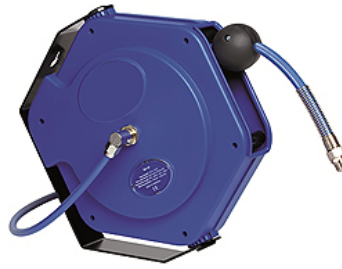

# K-SCHL-AUFROLLER LUFT

Hose reels for compressed air

**HANSA FLEX**

## Свойства

Материал на маркуча	Braided polyurethane
Работно налягане	Max. 16 bar; 13.5 x 9.5 mm hose: max. 12 bar
работна температура	-20 °C to +60 °C
Ъгъл на накланяне	300°

## Описание

For easy mounting on the wall or ceiling. Closed, rugged, impact-resistant housing made of POM, supply/outlet R 1/4 male thread and lightweight, hard-wearing, oil-resistant polyurethane hose. Incl. 2 m feeder hose (not Art. K-07100618).