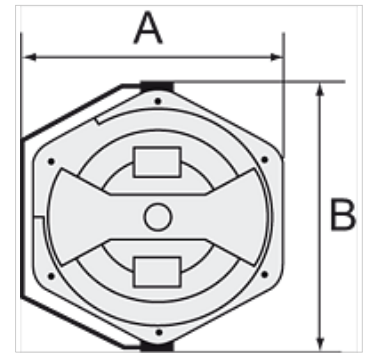

K-SCHL-AUFROLLER LUFT

Hose reels for compressed air

HANSA FLEX

Свойства

Материал на маркуча	Braided polyurethane
Работно налягане	Max. 16 bar; 13.5 x 9.5 mm hose: max. 12 bar
работна температура	-20 °C to +60 °C
Ъгъл на накланяне	300°

Указание

Други данни при запитване.

Описание

For easy mounting on the wall or ceiling. Closed, rugged, impact-resistant housing made of POM, supply/outlet R 1/4 male thread and lightweight, hard-wearing, oil-resistant polyurethane hose. Incl. 2 m feeder hose (not Art. K-07100618).

Допълнителна информация

Housing of K-07100621, K-07100620 and K-07100618 identical to K-07100614

Артикул

Обозначение	размер на маркуч	A (mm)	B (mm)	дължина маркуч (m)
K- 07 10 06 18	12 mm x 8 mm	394,5	436,0	7
K- 07 10 06 19	12 mm x 8 mm	361,0	390,0	10
K- 07 10 06 20	12 mm x 8 mm	394,5	436,0	16
K- 07 10 06 21	13,5 mm x 9,5 mm	394,5	436,0	14