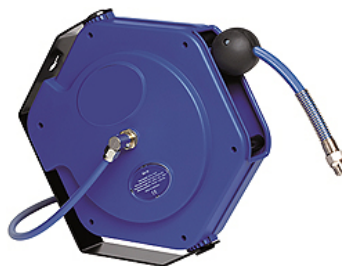

# K-SCHL-AUFROLLER LUFT

Hose reels for compressed air

**HANSA FLEX**

## Свойства

Материал на маркуча	Braided polyurethane
Работно налягане	Max. 16 bar; 13.5 x 9.5 mm hose: max. 12 bar
работна температура	-20 °C to +60 °C
Ъгъл на накланяне	300°

## Описание

For easy mounting on the wall or ceiling. Closed, rugged, impact-resistant housing made of POM, supply/outlet R 1/4 male thread and lightweight, hard-wearing, oil-resistant polyurethane hose. Incl. 2 m feeder hose (not Art. K-07100618).