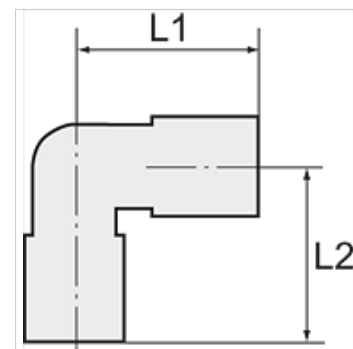

K-W90 AG-K ISO 7-1 2

Male elbows, conical male thread acc. to ISO 7-1

HANSA FLEX

Указание

Други данни при запитване.

Артикул

Обозначение	Резба	за маркуч	L1 (mm)	L2 (mm)	SW
K- 07 40 30 27	R 1/8	6 mm / 4 mm	25,0	16,0	9 mm
K- 07 40 30 28	R 1/8	8 mm / 6 mm	27,0	20,0	12 mm
K- 07 40 30 34	R 1/4	10 mm / 8 mm	36,0	28,0	14 mm