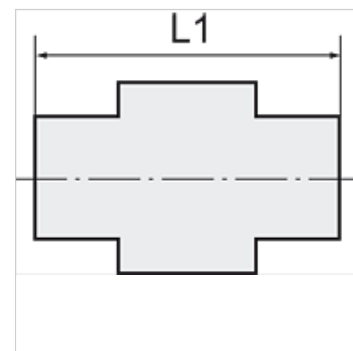

# K-XVM ZYL 1

Male connectors, parallel male thread

**HANSA FLEX**

## Артикул

Обозначение	Резба	за маркуч	L1 (mm)	SW
K- 07 40 30 03	M 5	5 mm / 3 mm	20,0	8 mm
K- 07 40 30 04	G 1/8	6 mm / 4 mm	27,0	14 mm
K- 07 40 30 05	G 1/8	8 mm / 6 mm	29,0	14 mm
K- 07 40 30 06	G 1/4	6 mm / 4 mm	29,0	17 mm
K- 07 40 30 07	G 1/4	8 mm / 6 mm	31,0	17 mm
K- 07 40 30 08	G 1/4	10 mm / 8 mm	33,0	17 mm
K- 07 40 30 09	G 3/8	8 mm / 6 mm	33,0	19 mm
K- 07 40 30 10	G 3/8	10 mm / 8 mm	35,0	19 mm
K- 07 40 30 11	G 3/8	12 mm / 9 mm	35,0	19 mm
K- 07 40 30 12	G 1/2	10 mm / 8 mm	36,0	24 mm
K- 07 40 30 13	G 1/2	12 mm / 9 mm	36,0	24 mm