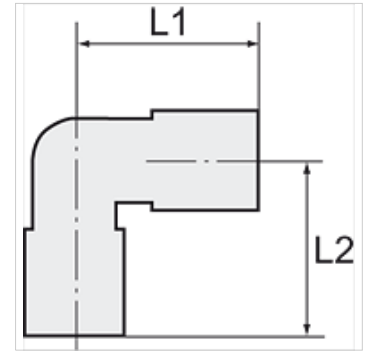

K-W90 AG-K ISO 7-1

Male elbows, conical male thread acc. to ISO 7-1

HANSA FLEX

Указание

Други данни при запитване.

Описание

For the installation of plastic tubing.

Артикул

Обозначение	Резба	за маркуч	L1 (mm)	L2 (mm)	SW
K- 07 40 30 64	R 1/8	6 mm / 4 mm	22,0	17,0	8 mm
K- 07 40 30 65	R 1/4	6 mm / 4 mm	22,0	22,0	8 mm
K- 07 40 30 66	R 1/4	10 mm / 8 mm	26,0	21,0	12 mm