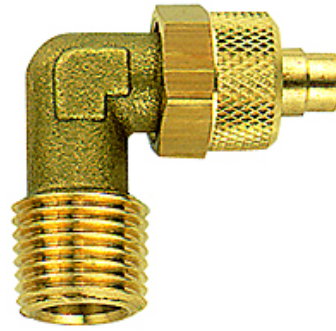

K-W90 AG-K ISO 7-1

Male elbows, conical male thread acc. to ISO 7-1

HANSA FLEX

Указание

Други данни при запитване.

Описание

For the installation of plastic tubing.

Артикул

Обозначение	Резба	за маркуч	L1 (mm)	L2 (mm)	SW
K- 07 40 30 64	R 1/8	6 mm / 4 mm	22,0	17,0	8 mm
K- 07 40 30 65	R 1/4	6 mm / 4 mm	22,0	22,0	8 mm
K- 07 40 30 66	R 1/4	10 mm / 8 mm	26,0	21,0	12 mm