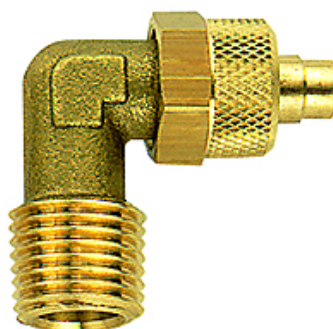

# K-W90 AG-K ISO 7-1

Male elbows, conical male thread acc. to ISO 7-1

**HANSA FLEX**

## Описание

For the installation of plastic tubing.