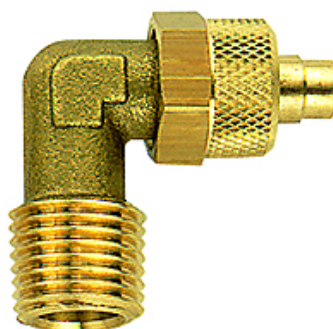

K-W90 AG-K ISO 7-1

Male elbows, conical male thread acc. to ISO 7-1

HANSA FLEX

Указание

Други данни при запитване.

Описание

For the installation of plastic tubing.

Артикул

Обозначение	Резба	за маркуч	L1 (mm)	L2 (mm)	SW
K- 07 40 30 64	R 1/8	6 mm / 4 mm	22,0	17,0	8 mm
K- 07 40 30 65	R 1/4	6 mm / 4 mm	22,0	22,0	8 mm
K- 07 40 30 66	R 1/4	10 mm / 8 mm	26,0	21,0	12 mm