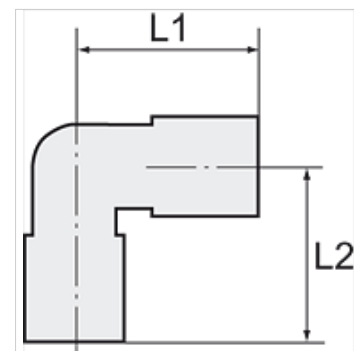

# K-W90 AG-K ISO 7-1

Male elbows, conical male thread acc. to ISO 7-1

**HANSA FLEX**

## Описание

For the installation of plastic tubing.

## Артикул

Обозначение	Резба	за маркуч	L1 (mm)	L2 (mm)	SW
K- 07 40 30 64	R 1/8	6 mm / 4 mm	22,0	17,0	8 mm
K- 07 40 30 65	R 1/4	6 mm / 4 mm	22,0	22,0	8 mm
K- 07 40 30 66	R 1/4	10 mm / 8 mm	26,0	21,0	12 mm