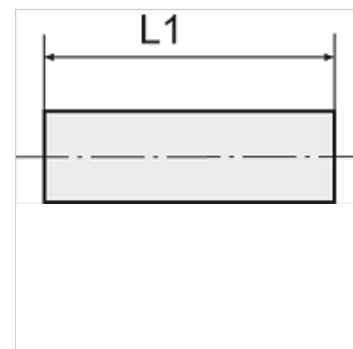

## Указание

The dimensions of the standard screw fittings may change slightly during the life of the catalogue as a result of optimisation processes.  
Други данни при запитване.

## Артикул

Обозначение	Резба	L1 (mm)	SW
K- 07 40 15 06	M 5	11,0	8 mm
K- 07 40 15 07	G 1/8	15,0	14 mm
K- 07 40 15 08	G 1/4	22,0	17 mm
K- 07 40 15 09	G 3/8	24,0	22 mm
K- 07 40 15 11	G 1/2	30,0	27 mm
K- 07 40 15 10	G 3/4	32,0	32 mm
K- 07 40 15 12	G 1	35,0	38 mm