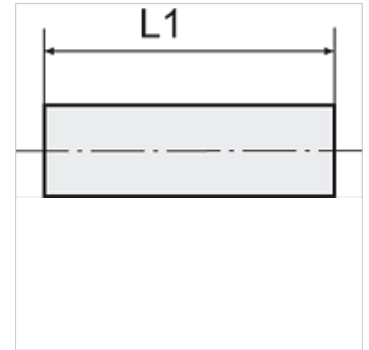

K-MUFFEN SK MS NI

Sockets with outer hex - nickel-plated brass

Свойства

работна температура	Max. 150 °C
налягане	Max. 60 bar
Материал	месинг никелиран

Указание

The dimensions of the standard screw fittings may change slightly during the life of the catalogue as a result of optimisation processes.
Други данни при запитване.

Описание

Suitable for air, water, oil, steam, etc.

Допълнителна информация

Further types and dimensions on request.

Артикул

Обозначение	Резба	L1 (mm)	SW
K- 07 40 15 06	M 5	11,0	8 mm
K- 07 40 15 07	G 1/8	15,0	14 mm
K- 07 40 15 08	G 1/4	22,0	17 mm
K- 07 40 15 09	G 3/8	24,0	22 mm
K- 07 40 15 11	G 1/2	30,0	27 mm
K- 07 40 15 10	G 3/4	32,0	32 mm
K- 07 40 15 12	G 1	35,0	38 mm