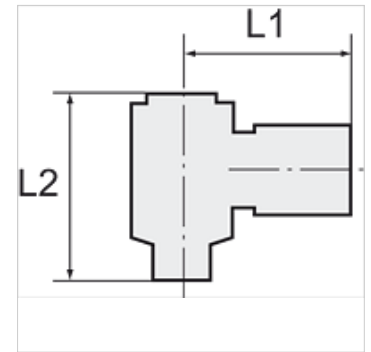

K-SCHWENKTUELLE MS

Swivel hose fittings, parallel male thread

HANSA FLEX

Свойства

работно налягане	10 bar
температура на средата	max. +90 °C
околна температура	Max. +90 °C
Материал	Nickel-plated brass (banjo bolt), brass (ring nipple)

Указание

The dimensions of the standard screw fittings may change slightly during the life of the catalogue as a result of optimisation processes.

Други данни при запитване.

Допълнителна информация

Further types and dimensions on request.

Артикул

Обозначение	Резба	за маркуч	L1 (mm)	L2 (mm)	SW
K- 07 40 34 39	G 1/8	LW 4 mm	26,0	28,0	14 mm
K- 07 40 34 40	G 1/8	LW 6 mm	26,0	28,0	14 mm
K- 07 40 34 41	G 1/4	LW 6 mm	28,0	29,0	17 mm
K- 07 40 34 42	G 1/4	LW 9 mm	28,0	30,5	17 mm
K- 07 40 34 43	G 3/8	LW 6 mm	30,0	32,0	22 mm
K- 07 40 34 44	G 3/8	LW 9 mm	30,0	32,0	22 mm