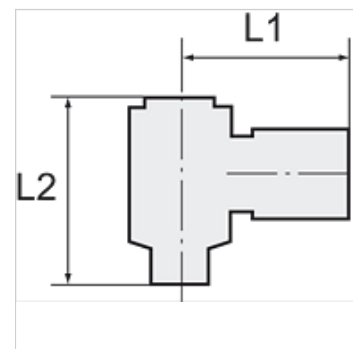

K-SCHWENKTUELLE MS

Swivel hose fittings, parallel male thread

HANSA FLEX

Свойства

работно налягане	10 bar
температура на средата	max. +90 °C
околна температура	Max. +90 °C
Материал	Nickel-plated brass (banjo bolt), brass (ring nipple)

Указание

The dimensions of the standard screw fittings may change slightly during the life of the catalogue as a result of optimisation processes.

Други данни при запитване.

Допълнителна информация

Further types and dimensions on request.

Артикул

Обозначение	Резба	за маркуч	L1 (mm)	L2 (mm)	SW
K- 07 40 34 39	G 1/8	LW 4 mm	26,0	28,0	14 mm
K- 07 40 34 40	G 1/8	LW 6 mm	26,0	28,0	14 mm
K- 07 40 34 41	G 1/4	LW 6 mm	28,0	29,0	17 mm
K- 07 40 34 42	G 1/4	LW 9 mm	28,0	30,5	17 mm
K- 07 40 34 43	G 3/8	LW 6 mm	30,0	32,0	22 mm
K- 07 40 34 44	G 3/8	LW 9 mm	30,0	32,0	22 mm