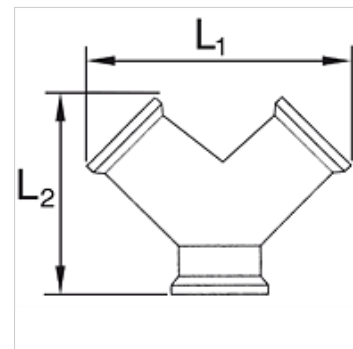

## Свойства

Работно налягане макс. 10 bar

Материал месинг никелиран

## Артикул

Обозначение	Резба	Outlets	L1 (mm)	L2 (mm)
K- 07 40 40 14	G 1/8 male	2 x female	29,0	32,0
K- 07 40 40 15	G 1/4 male	2 x female	36,0	38,0
K- 07 40 45 63	G 3/8 male	2 x female	41,0	42,5
K- 07 40 45 62	G 1/2 male	2 x female	53,0	53,0
K- 07 40 45 66	G 1/8 female	2 x female	29,0	26,5
K- 07 40 40 82	G 1/4 female	2 x female	36,0	32,0
K- 07 40 40 85	G 3/8 female	2 x female	41,0	37,0
K- 07 40 40 86	G 1/2 female	2 x female	53,0	45,0