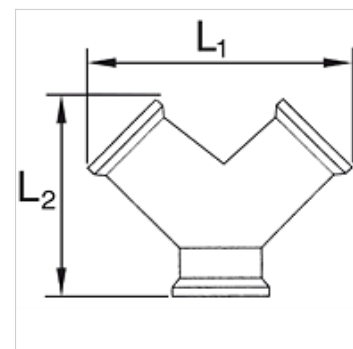

K-VT 2-FACH MS NI

Distributors, 2 outlets, nickel-plated brass

Свойства

Работно налягане макс. 10 bar

Материал месинг никелиран

Указание

Други данни при запитване.

Артикул

Обозначение	Резба	Outlets	L1 (mm)	L2 (mm)
K- 07 40 40 14	G 1/8 male	2 x female	29,0	32,0
K- 07 40 40 15	G 1/4 male	2 x female	36,0	38,0
K- 07 40 45 63	G 3/8 male	2 x female	41,0	42,5
K- 07 40 45 62	G 1/2 male	2 x female	53,0	53,0
K- 07 40 45 66	G 1/8 female	2 x female	29,0	26,5
K- 07 40 40 82	G 1/4 female	2 x female	36,0	32,0
K- 07 40 40 85	G 3/8 female	2 x female	41,0	37,0
K- 07 40 40 86	G 1/2 female	2 x female	53,0	45,0