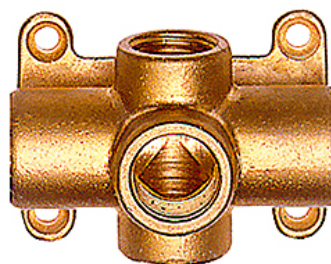

K-VT WAND

Distributors (wall mountable), 5 x G 1/2 outlets

HANSA FLEX

Свойства

Работно налягане макс. 10 bar

Указание

Други данни при запитване.

Артикул

Обозначение	вариант съединение
K- 07 40 40 20	1 outlet each on left and right. 1 outlet each on top, bottom and front
K- 07 40 40 21	1 outlet each on left and right. 3 outlets on front