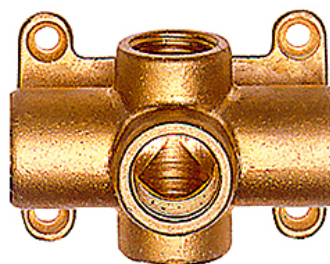

K-VT WAND

Distributors (wall mountable), 5 x G 1/2 outlets

HANSA FLEX

Свойства

Работно налягане макс. 10 bar

Указание

Други данни при запитване.

Артикул

Обозначение	вариант съединение
K- 07 40 40 20	1 outlet each on left and right. 1 outlet each on top, bottom and front
K- 07 40 40 21	1 outlet each on left and right. 3 outlets on front