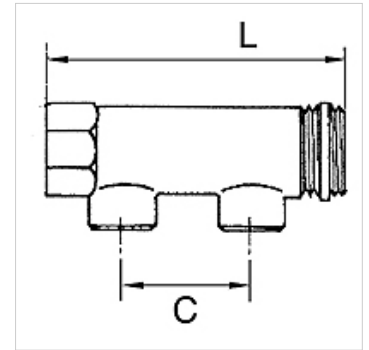

# K-VTST 2 AB MS

Distributor pieces, brass, with 2 outlets

**HANSA FLEX**

## Свойства

Съединение	G 3/4 and G 1 incl. PTFE-sealing at outer thread, G 1 1/4 without sealing
Работно налягане	макс. 10 bar

## Артикул

Обозначение	съединение изход	съединение вход	C (mm)	L (mm)
K- 07 40 40 49	2 x 1/2 male	2 x 3/4	50,0	110,0
K- 07 40 40 50	2 x 1/2 female	2 x 3/4	50,0	110,0
K- 07 40 40 51	2 x 1/2 male	2 x 1	50,0	113,0
K- 07 40 40 52	2 x 1/2 female	2 x 1	50,0	113,0
K- 07 40 40 53	2 x 1/2 male	2 x 1 1/4	60,0	137,0
K- 07 40 40 54	2 x 1/2 female	2 x 1 1/4	60,0	137,0