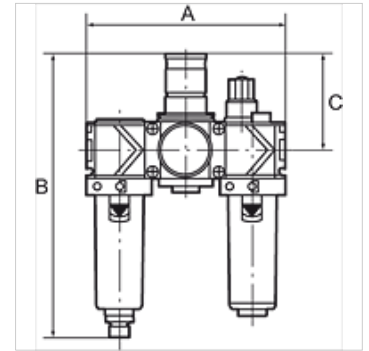

# K-WTEH 3-TLG MET SICH TROPF VARIOBL

Service units, 3-piece with metal bowl, incl. sight glass and metal sight dome

**HANSA FLEX**

## Свойства

входящо налягане	Max. 16 bar (polycarbonate bowl), Max. 20 bar (metal bowl)
температура на средата	max. 50 °C
околна температура	Max. 50 °C (polycarbonate bowl), Max. 80 °C (metal bowl)
ширина на порите във филтрация елемент	40 µm
уплътняващ материал	NBR
пружинен калпак	POM
корпус	Die-cast zinc
мембрана	NBR
наставка прокапване	PA
Drain valve	Manual
измерване на стойността на протичане	At P1 = 10 bar, P2 = 6 bar and pressure drop $\Delta p = 1$ bar

## Описание

Two or three-piece service units consisting of a reversible diaphragm pressure regulator, independent of inlet pressure, with self-relieving design, combined with a centrifugal separator and a proportional lubricator. Approved series in modern industrial design, with the following key benefits: Simple handling, Convenient modular assembly thanks to innovative fasteners, Excellent flow values.

## Артикул

Обозначение	Резба	диапазон на регулиране	протичане (L/min)	A (mm)	B	C (mm)
K- 07 25 14 12	G 1/4	0.5 - 10 bar	1500	144,0	201,0 mm	68,0
K- 07 25 14 14	G 3/8	0.5 - 10 bar	1800	144,0	201,0 mm	68,0
K- 07 25 14 16	G 1/2	0.5 - 10 bar	3400	210,0	274,0 mm	98,0
K- 07 25 14 18	G 3/4	0.5 - 10 bar	5000	210,0	274,0 mm	98,0
K- 07 25 14 20	G 1	0.5 - 10 bar	5000	264,0	274,0 mm	98,0