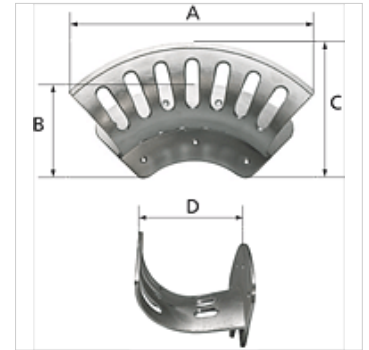

## Указание

In combination with the rounded holder design, the fact that a small hose holder can be placed inside a large one, or a medium hose holder inside a maxi one, creates extra storage capacity without any increase in the space required.

## Описание

Easy mounting on the wall with variable hole pattern (7 drilled holes). Suitable for holding hoses, cables or ropes. Unpainted. Countersunk holes guarantee a smooth surface in the mounting area.

## Артикул

Обозначение	размер	A (mm)	B (mm)	C (mm)	D (mm)	макс. количество на поемане на маркуча
K- 07 10 09 88	Small	189,0	86,0	82,0	70,0	For DN 6, 35-40 m
K- 07 10 09 89	Medium	254,0	113,0	108,0	106,0	For DN 9, 45-50 m
K- 07 10 09 90	Large	350,0	151,0	145,0	136,0	For DN 13, 45-50 m
K- 07 10 09 91	Maxi	389,0	170,0	160,0	188,0	For DN 26, 35-40 m