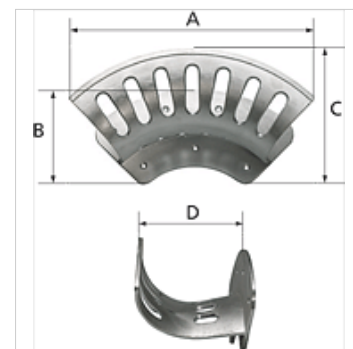

K-SCHLAUCHHALTER ALU

Hose holders, aluminium unpainted

HANSA FLEX

Свойства

Материал Aluminium, unpainted

Указание

In combination with the rounded holder design, the fact that a small hose holder can be placed inside a large one, or a medium hose holder inside a maxi one, creates extra storage capacity without any increase in the space required.

Описание

Easy mounting on the wall with variable hole pattern (7 drilled holes). Suitable for holding hoses, cables or ropes. Unpainted. Countersunk holes guarantee a smooth surface in the mounting area.

Артикул

Обозначение	размер	A (mm)	B (mm)	C (mm)	D (mm)	макс. количество на поемане на маркуча
K- 07 10 09 88	Small	189,0	86,0	82,0	70,0	For DN 6, 35-40 m
K- 07 10 09 89	Medium	254,0	113,0	108,0	106,0	For DN 9, 45-50 m
K- 07 10 09 90	Large	350,0	151,0	145,0	136,0	For DN 13, 45-50 m
K- 07 10 09 91	Maxi	389,0	170,0	160,0	188,0	For DN 26, 35-40 m