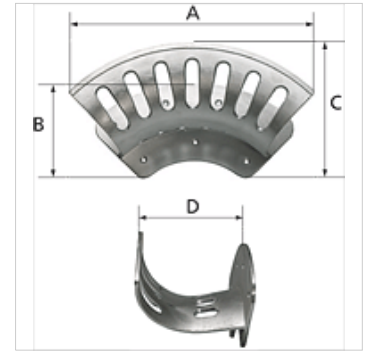

K-SCHLAUCHHALTER ALU

Hose holders, aluminium unpainted

HANSA FLEX

Свойства

Материал Aluminium, unpainted

Указание

In combination with the rounded holder design, the fact that a small hose holder can be placed inside a large one, or a medium hose holder inside a maxi one, creates extra storage capacity without any increase in the space required.

Описание

Easy mounting on the wall with variable hole pattern (7 drilled holes). Suitable for holding hoses, cables or ropes. Unpainted. Countersunk holes guarantee a smooth surface in the mounting area.

Артикул

Обозначение	размер	A (mm)	B (mm)	C (mm)	D (mm)	макс. количество на поемане на маркуча
K- 07 10 09 88	Small	189,0	86,0	82,0	70,0	For DN 6, 35-40 m
K- 07 10 09 89	Medium	254,0	113,0	108,0	106,0	For DN 9, 45-50 m
K- 07 10 09 90	Large	350,0	151,0	145,0	136,0	For DN 13, 45-50 m
K- 07 10 09 91	Maxi	389,0	170,0	160,0	188,0	For DN 26, 35-40 m