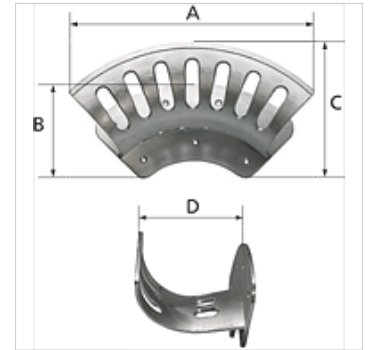

K-SCHLAUCHHALTER ALU

Hose holders, aluminium unpainted

HANSA FLEX

Свойства

Материал Aluminium, unpainted

Указание

In combination with the rounded holder design, the fact that a small hose holder can be placed inside a large one, or a medium hose holder inside a maxi one, creates extra storage capacity without any increase in the space required.

Описание

Easy mounting on the wall with variable hole pattern (7 drilled holes). Suitable for holding hoses, cables or ropes. Unpainted. Countersunk holes guarantee a smooth surface in the mounting area.

Артикул

Обозначение	размер	A (mm)	B (mm)	C (mm)	D (mm)	макс. количество на поемане на маркуча
K- 07 10 09 88	Small	189,0	86,0	82,0	70,0	For DN 6, 35-40 m
K- 07 10 09 89	Medium	254,0	113,0	108,0	106,0	For DN 9, 45-50 m
K- 07 10 09 90	Large	350,0	151,0	145,0	136,0	For DN 13, 45-50 m
K- 07 10 09 91	Maxi	389,0	170,0	160,0	188,0	For DN 26, 35-40 m