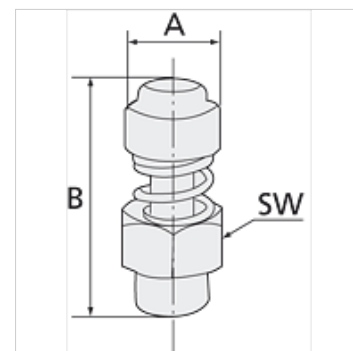

K-SCHALLDAE FEDEREINSTELLUNG

Adjustable spring silencers

HANSA FLEX

Свойства

Работно налягане макс. 12 bar

работна температура -10 °C to +80 °C

Указание

Други данни при запитване.

Артикул

Обозначение	Резба	A (mm)	B макс (mm)	B мин (mm)	SW
K- 07 40 34 64	G 1/8	12,0	28,0	26,0	13 mm
K- 07 40 34 65	G 1/4	14,0	32,0	30,0	15 mm
K- 07 40 34 66	G 3/8	17,0	38,0	36,0	22 mm
K- 07 40 34 67	G 1/2	17,0	39,0	37,0	22 mm
K- 07 40 34 68	G 3/4	32,0	50,0	46,0	30 mm
K- 07 40 34 69	G 1	32,0	50,0	47,0	36 mm