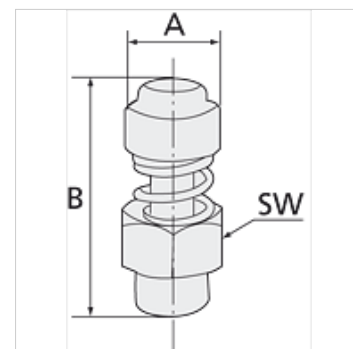

K-SCHALLDAE FEDEREINSTELLUNG

Adjustable spring silencers

HANSA FLEX

Свойства

Работно налягане макс. 12 bar

работна температура -10 °C to +80 °C

Указание

Други данни при запитване.

Артикул

Обозначение	Резба	A (mm)	B макс (mm)	B мин (mm)	SW
K- 07 40 34 64	G 1/8	12,0	28,0	26,0	13 mm
K- 07 40 34 65	G 1/4	14,0	32,0	30,0	15 mm
K- 07 40 34 66	G 3/8	17,0	38,0	36,0	22 mm
K- 07 40 34 67	G 1/2	17,0	39,0	37,0	22 mm
K- 07 40 34 68	G 3/4	32,0	50,0	46,0	30 mm
K- 07 40 34 69	G 1	32,0	50,0	47,0	36 mm