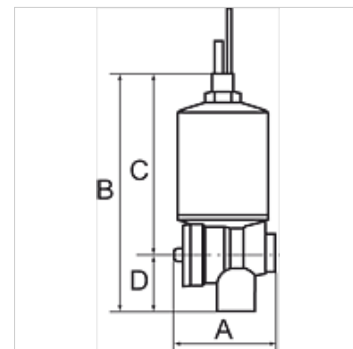

K-ABLASSVENTIL AUTO

Fully-automatic drain valve with Adapter G 1/8

HANSA FLEX

Свойства

Работно налягане	min. 4 bar, max. 16 bar
Течности	Condensate (emulsion)
съединение резервоар	G 1/8 male
работна температура	0 °C to +90 °C
Монтажно положение	Bowl mounted– vertical ± 10%
Материал	Hood :aus Messing, Gehäuse aus Kunststoff (PA)

Указание

Други данни при запитване.

Описание

For all size G 1/4 or larger filters, filter regulators, service units and combined units. Not suitable for our miniature Series nor for the »multifix« Series. Easier to mount than the standard manual drain valve.

Артикул

Обозначение	резба страна на издухване	A (mm)	B (mm)	C (mm)	D (mm)	DN
K- 07 25 16 13	G 1/4 female	46,5	109,0 mm	83,0	26,0	4

е резервна част към следните продукти

K-FI REGL PC-BEHAEL MANO VARIOBLOC	Filter regulators with polycarbonate bowl and pressure gauge
K-FI REGL METALLBEHAEL S MANO VARIOB	Filter regulators with metal bowl, incl. sight glass and pressure gauge
K-FI PC-BEHAELTER VARIOBLOC	Filters with polycarbonate bowl
K-FI METALLBEHAELTER SICHT VARIBLOC	Filters with metal bowl incl. sight glass
K-FI MIKRO PC-BEHAELTER VARIOBLOC	Micro-filters with polycarbonate bowl
K-FI MIKRO METALLBEH SICHT VARIOBLO	Micro-filters with metal bowl, incl. sight glass
K-WTEH 3-TLG PC-BEHAEL VARIOBLOC	Service units, 3-piece with polycarbonate bowl
K-WTEH 3-TLG MET SICH TROPF VARIOBL	Service units, 3-piece with metal bowl, incl. sight glass and metal sight dome
K-WTEH 2-TLG PC-BEHAEL VARIOBLOC	Service units, 2-piece with polycarbonate bowl
K-WTEH 2-TLG MET SICH TROPF VARIOBL	Service units, 2-piece with metal bowl, incl. sight glass and metal sight dome
K-FI REGL PC-BEHAEL H ABLV STANDARD	Filter regulators with polycarbonate bowl and semi-automatic drain valve
K-FI REGL PC-BEHAEL S H ABL STANDAR	Filter regulators with polycarbonate bowl, bowl guard and semi-automatic drain valve
K-FI REGL METALLBEHAEL M ABLV STANDA	Filter regulators with metal bowl and manual drain valve
K-FI PC-BEHAELTER H ABLV STANDARD	Filters with polycarbonate bowl and semi-automatic drain valve
K-FI PC-BEHAELTER S H ABLV STANDARD	Filters with polycarbonate bowl, bowl guard and semi-automatic drain valve
K-FI METALLBEHAELTER M ALV STANDARD	Filters with metal bowl and manual drain valve
K-WTEH 2-TLG PC H ABLV STANDARD	Service units with polycarbonate bowl and semi-automatic drain valve
K-WTEH 2-TLG PC SCHU H ABL STANDARD	Service units with polycarbonate bowl, bowl guard and semi-automatic drain valve
K-WTEH 2-TLG MET M ABLV TRO STANDAD	Service units with metal bowl and manual drain valve, metal sight dome
K-WTEH 3-TLG PC H ABLV STANDARD	Service units with polycarbonate bowl and semi-automatic drain valve
K-WTEH 3-TLG PC SCHU H ABL STANDARD	Service units with polycarbonate bowl, bowl guard and semi-automatic drain valve
K-WTEH 3-TLG MET M ABLV TRO STANDAD	Service units with metal bowl and manual drain valve, metal sight dome
K-WTEH KOMBI PC-BEHAELTER S H ABLV	Combination service units with polycarbonate bowl, bowl guard and manual drain valve