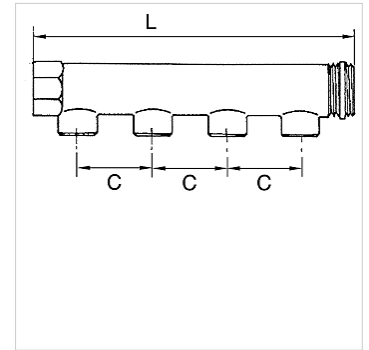

# K-VTST 4 AB MS

Distributor pieces, brass, with 4 outlets

**HANSA FLEX**

## Свойства

Съединение	G 3/4 and G 1 incl. PTFE-sealing at outer thread, G 1 1/4 without sealing
Работно налягане	макс. 10 bar

## Артикул

Обозначение	съединение изход	съединение вход	C (mm)	L (mm)
K- 07 40 52 85	4 x 1/2 male	2 x 3/4	50,0	210,0
K- 07 40 52 86	4 x 1/2 female	2 x 3/4	50,0	210,0
K- 07 40 52 87	4 x 1/2 male	2 x 1	50,0	213,0
K- 07 40 52 88	4 x 1/2 female	2 x 1	50,0	213,0
K- 07 40 52 89	4 x 1/2 male	2 x 1 1/4	60,0	257,0
K- 07 40 52 90	4 x 1/2 female	2 x 1 1/4	60,0	257,0