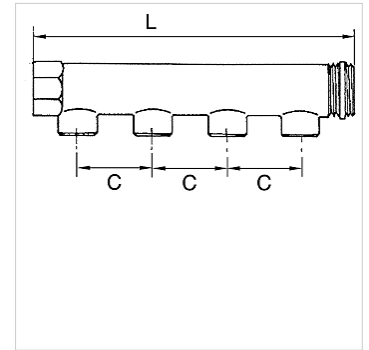

K-VTST 4 AB MS

Distributor pieces, brass, with 4 outlets

HANSA FLEX

Свойства

Съединение	G 3/4 and G 1 incl. PTFE-sealing at outer thread, G 1 1/4 without sealing
Работно налягане	макс. 10 bar

Указание

Други данни при запитване.

Описание

For assembling compressed air taps. End fittings with 1 x male and 1 x female thread, outlets optionally with male or female thread.

Артикул

Обозначение	съединение изход	съединение вход	C (mm)	L (mm)
K- 07 40 52 85	4 x 1/2 male	2 x 3/4	50,0	210,0
K- 07 40 52 86	4 x 1/2 female	2 x 3/4	50,0	210,0
K- 07 40 52 87	4 x 1/2 male	2 x 1	50,0	213,0
K- 07 40 52 88	4 x 1/2 female	2 x 1	50,0	213,0
K- 07 40 52 89	4 x 1/2 male	2 x 1 1/4	60,0	257,0
K- 07 40 52 90	4 x 1/2 female	2 x 1 1/4	60,0	257,0