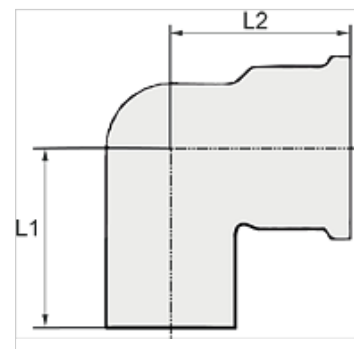

K-W90 STUECK IG AG

90° elbows, female/male

HANSA FLEX

Свойства

Работно налягане макс. 10 bar

работна температура Max. 90 °C

Указание

Други данни при запитване.

Артикул

Обозначение	Резба	L1 (mm)	L2 (mm)
K- 07 40 45 54	G 1/4	28,0	17,5
K- 07 40 45 55	G 3/8	28,0	28,0
K- 07 40 45 56	G 1/2	35,0	35,0
K- 07 40 45 57	G 3/4	38,0	38,0
K- 07 40 45 58	G 1	42,0	42,0
K- 07 40 40 88	G 1 1/4	55,0	55,0
K- 07 40 45 60	G 1 1/2	60,0	60,0
K- 07 40 45 61	G 2	69,0	69,0