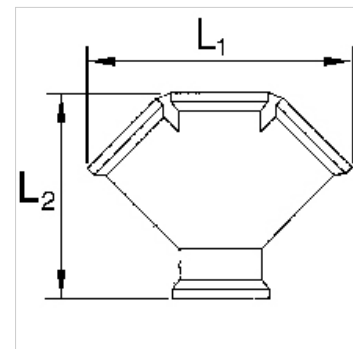

# K-VT 2-3 FACH MS BL

Distributors, 2 or 3 outlets, brass

**HANSA FLEX**

## Свойства

Работно налягане макс. 10 bar

Материал Brass with a bare metal surface

## Артикул

Обозначение	Резба	Outlets	L1 (mm)	L2 (mm)
K- 07 40 40 16	G 3/8 female	2 x female	53,5	50,0
K- 07 40 40 17	G 1/2 female	2 x female	58,5	54,0
K- 07 40 40 18	G 3/8 female	3 x female	78,5	61,0
K- 07 40 40 19	G 1/2 female	3 x female	87,7	69,0