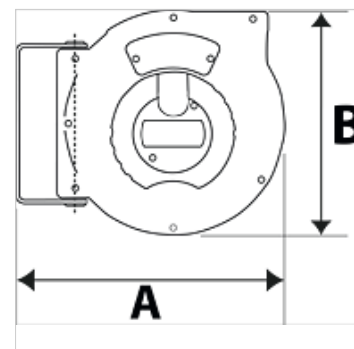

K-SCHL-AUFROLLER STANDARD

Hose reel - standard type

HANSA FLEX

Свойства

Материал на маркуча	Polyurethane (PUR)
работна температура	max +40 °C
Приложение	for compressed air and water
Ъгъл на накланяне	150°

Указание

Други данни при запитване.

Описание

Hose reel with automatic rewind and spring assembly. Robust hose locking mechanism, impact resistant plastic casing. Swivel wall mount made made from coated steel. Easy mounting on the wall or ceiling.

Артикул

Обозначение	размер на маркуч	A (mm)	B (mm)	Резба изход	Резба вход	макс. работно налягане (bar)	дължина маркуч (m)
K- 07 10 11 03	12 mm x 8 mm	325,0	275,0	G 1/4 AG	G 1/4 fem	10	9
K- 07 10 11 04	12 mm x 8 mm	355,0	315,0	G 1/4 AG	G 1/4 fem	15	12