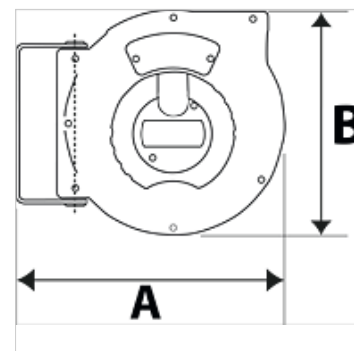

K-SCHL-AUFROLLER STANDARD

Hose reel - standard type

HANSA FLEX

Свойства

Материал на маркуча	Polyurethane (PUR)
работна температура	max +40 °C
Приложение	for compressed air and water
Ъгъл на накланяне	150°

Указание

Други данни при запитване.

Описание

Hose reel with automatic rewind and spring assembly. Robust hose locking mechanism, impact resistant plastic casing. Swivel wall mount made made from coated steel. Easy mounting on the wall or ceiling.

Артикул

Обозначение	размер на маркуч	A (mm)	B (mm)	Резба изход	Резба вход	макс. работно налягане (bar)	дължина маркуч (m)
K- 07 10 11 03	12 mm x 8 mm	325,0	275,0	G 1/4 AG	G 1/4 fem	10	9
K- 07 10 11 04	12 mm x 8 mm	355,0	315,0	G 1/4 AG	G 1/4 fem	15	12