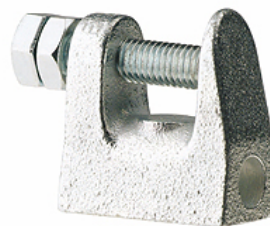

# K-KLEMMBUEGEL IG

Clamp strap with female thread

**HANSA FLEX**

## Свойства

Материал nickel plated iron