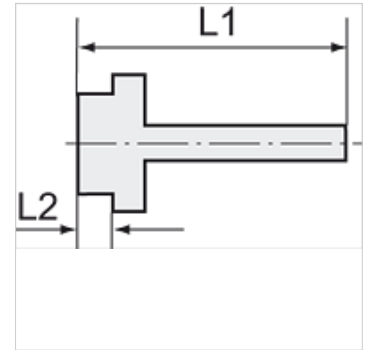

# K-EST 12 MS

Male stems for coupling NW12 MS

**HANSA FLEX**

## Указание

The dimensions of the standard screw fittings may change slightly during the life of the catalogue as a result of optimisation processes.  
Други данни при запитване.

## Артикул

Обозначение	Резба	за маркуч	L1 (mm)	L2 (mm)	SW
K- 07 35 00 88	G 1/2	LW 16 mm	58,0	10,0	20 mm