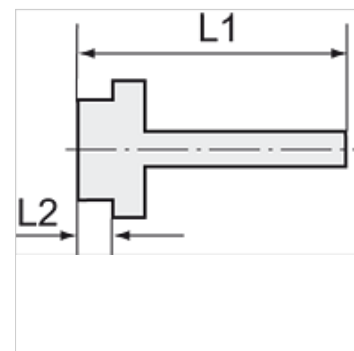

# K-EST 12 MS

Male stems for coupling NW12 MS

**HANSA FLEX**

## Указание

The dimensions of the standard screw fittings may change slightly during the life of the catalogue as a result of optimisation processes.  
Други данни при запитване.

## Артикул

Обозначение	Резба	за маркуч	L1 (mm)	L2 (mm)	SW
K- 07 35 00 88	G 1/2	LW 16 mm	58,0	10,0	20 mm