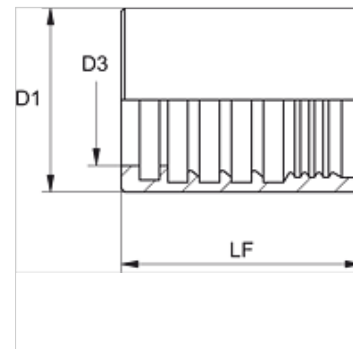

## Výrobek

Označení	DN*	Velikost	palce	D1 (mm)	D3 (mm)	LF (mm)
PHY 706 VA	6	4	1/4"	18,0	10,5	34,5
PHY 708 VA	8	5	5/16"	19,0	12,0	34,5
PHY 710 VA	10	6	3/8"	22,0	14,0	35,0
PHY 713 VA	12	8	1/2"	25,0	17,2	37,0
PHY 716 VA	16	10	5/8"	30,0	20,5	40,0
PHY 720 VA	19	12	3/4"	33,0	24,3	45,0
PHY 725 VA	25	16	1"	40,0	30,5	50,0