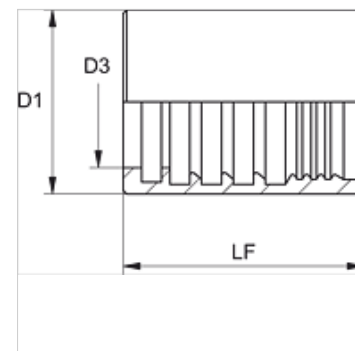

## Výrobek

Označení	DN*	Velikost	palce	D1 (mm)	D3 (mm)	LF (mm)
PHY 706 VA	6	4	1/4"	18,0	10,5	34,5
PHY 708 VA	8	5	5/16"	19,0	12,0	34,5
PHY 710 VA	10	6	3/8"	22,0	14,0	35,0
PHY 713 VA	12	8	1/2"	25,0	17,2	37,0
PHY 716 VA	16	10	5/8"	30,0	20,5	40,0
PHY 720 VA	19	12	3/4"	33,0	24,3	45,0
PHY 725 VA	25	16	1"	40,0	30,5	50,0