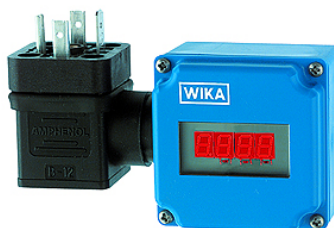

# K-AUFSTECKKANZEIGE DIGITAL

Digital plug-in display

**HANSA FLEX**

## Vlastnosti

Displej	4-digit 7-segment LCD display. Digit height 10 mm
Provozní teplota	0 °C to +50 °C
Vstupní signál	4 to 20 mA, 2-wire
Elektrické zapojení	Adapter for plug to DIN 43650
Přesnost	± 0.2% ± 1 digit of span
Stupeň krytí	IP 65
Napájení	From 4 to 20 mA loop of transmitter

## Popis

The digital plug-in display is freely programmable and easily mounted, and can therefore be retrofitted in a very short time without any problems, even if the transmitter is already in use. No external power supply is required. Suitable for all 4 to 20 mA transmitters with a right-angle connector. Freely programmable by means of keys inside the display.