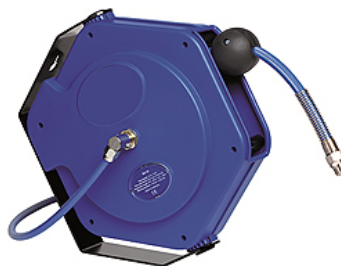

# K-SCHL-AUFROLLER LUFT

Hose reels for compressed air

**HANSA FLEX**

## Vlastnosti

<b>Materiál hadice</b>	Braided polyurethane
<b>Provozní tlak</b>	Max. 16 bar; 13.5 x 9.5 mm hose: max. 12 bar
<b>Provozní teplota</b>	-20 °C to +60 °C
<b>Úhel natočení</b>	300°

## Popis

For easy mounting on the wall or ceiling. Closed, rugged, impact-resistant housing made of POM, supply/outlet R 1/4 male thread and lightweight, hard-wearing, oil-resistant polyurethane hose. Incl. 2 m feeder hose (not Art. K-07100618).