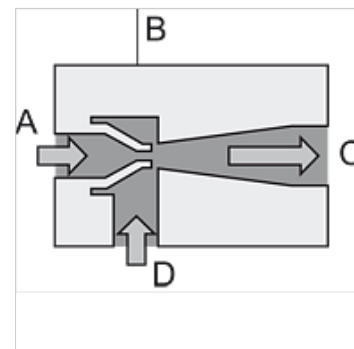

K-KOMPAKTEJEKTOREN CP

Compact ejectors »CP«, digital vacuum switch with air-saving function

HANSA FLEX

Vlastnosti

Vlastnosti Vacuum generator with integrated control valves and system monitoring functions
Gripping and blowing off can be controlled without the need for external valves
Optimised air consumption thanks to many models with differing suction capacities
Minimum energy costs in continuous operation thanks to automatic air-saving
Easy adjustment with foil keypad and LED display of the settings

Základní tělo Anodised aluminium

Integrovaný NC blow-off valve, filter, silencer, non-return valve

Upozornění

Mini-sensor with housing and connection cable, analogue or digital output signal. Minimum size and low weight combined with high measuring accuracy. Další údaje na dotaz.

Popis

Purely pneumatic vacuum ejector that operates on the Venturi principle. Compressed air enters the ejector at A and flows through the nozzle B. This results in a vacuum immediately behind the nozzle outlet, and air is drawn in through the vacuum inlet D. This air and the driving air leave the ejector via the silencer C.

Další informace

Important: Order two connection plugs per ejector. A cable set is included with the compact ejector with automatic air-saving.

Výrobek

Označení	Velikost trysky	Klídová poloha sacího ventilu	Připojení stlačeného vzduchu	Podtlakový přípoj	Spotřeba vzduchu při sání (L/min)	Max. sací kapacita (L/min)	Rozměr	Provozní tlak (bar)
K- 07 45 01 33	1,5	NC	G 1/8 IG	G1/8 female	117,0	65,0	72mm x 20mm x 164mm	5,0
K- 07 45 01 34	1,5	NO	G 1/8 IG	G1/8 female	117,0	65,0	72mm x 20mm x 164mm	5,0
K- 07 45 01 37	2,0	NC	G 1/4 IG	G 3/8 female	190,0	116,0	113mm x 22mm x 168mm	6,0
K- 07 45 01 38	2,0	NO	G 1/4 IG	G 3/8 female	190,0	116,0	113mm x 22mm x 168mm	6,0
K- 07 45 01 41	2,5	NC	G 1/4 IG	G 3/8 female	310,0	161,0	113mm x 22mm x 183mm	6,0
K- 07 45 01 42	2,5	NO	G 1/4 IG	G 3/8 female	310,0	161,0	113mm x 22mm x 183mm	6,0