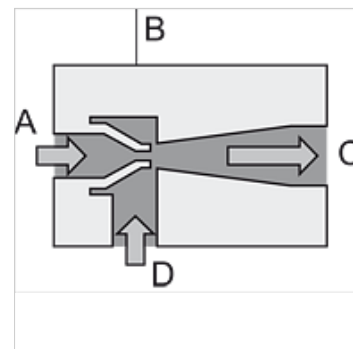

K-KOMPAKTEJEKTOREN CP

Compact ejectors »CP«, digital vacuum switch with air-saving function

HANSA FLEX

Vlastnosti

Vlastnosti Vacuum generator with integrated control valves and system monitoring functions
Gripping and blowing off can be controlled without the need for external valves
Optimised air consumption thanks to many models with differing suction capacities
Minimum energy costs in continuous operation thanks to automatic air-saving
Easy adjustment with foil keypad and LED display of the settings

Základní tělo Anodised aluminium

Integrovaný NC blow-off valve, filter, silencer, non-return valve

Upozornění

Mini-sensor with housing and connection cable, analogue or digital output signal. Minimum size and low weight combined with high measuring accuracy. Další údaje na dotaz.

Popis

Purely pneumatic vacuum ejector that operates on the Venturi principle. Compressed air enters the ejector at A and flows through the nozzle B. This results in a vacuum immediately behind the nozzle outlet, and air is drawn in through the vacuum inlet D. This air and the driving air leave the ejector via the silencer C.

Další informace

Important: Order two connection plugs per ejector. A cable set is included with the compact ejector with automatic air-saving.

Výrobek

Označení	Velikost trysky	Klídová poloha sacího ventilu	Připojení stlačeného vzduchu	Podtlakový přípoj	Spotřeba vzduchu při sání (L/min)	Max. sací kapacita (L/min)	Rozměr	Provozní tlak (bar)
K- 07 45 01 33	1,5	NC	G 1/8 IG	G1/8 female	117,0	65,0	72mm x 20mm x 164mm	5,0
K- 07 45 01 34	1,5	NO	G 1/8 IG	G1/8 female	117,0	65,0	72mm x 20mm x 164mm	5,0
K- 07 45 01 37	2,0	NC	G 1/4 IG	G 3/8 female	190,0	116,0	113mm x 22mm x 168mm	6,0
K- 07 45 01 38	2,0	NO	G 1/4 IG	G 3/8 female	190,0	116,0	113mm x 22mm x 168mm	6,0
K- 07 45 01 41	2,5	NC	G 1/4 IG	G 3/8 female	310,0	161,0	113mm x 22mm x 183mm	6,0
K- 07 45 01 42	2,5	NO	G 1/4 IG	G 3/8 female	310,0	161,0	113mm x 22mm x 183mm	6,0