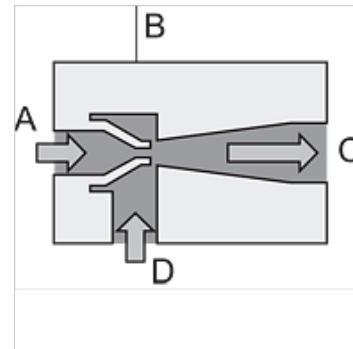

K-KOMPAKTEJEKTOREN CP

Compact ejectors »CP«, digital vacuum switch with air-saving function

HANSA FLEX

Vlastnosti

Vlastnosti Vacuum generator with integrated control valves and system monitoring functions
Gripping and blowing off can be controlled without the need for external valves
Optimised air consumption thanks to many models with differing suction capacities
Minimum energy costs in continuous operation thanks to automatic air-saving
Easy adjustment with foil keypad and LED display of the settings

Základní tělo Anodised aluminium

Integrovaný NC blow-off valve, filter, silencer, non-return valve

Upozornění

Mini-sensor with housing and connection cable, analogue or digital output signal. Minimum size and low weight combined with high measuring accuracy.
Další údaje na dotaz.

Popis

Purely pneumatic vacuum ejector that operates on the Venturi principle. Compressed air enters the ejector at A and flows through the nozzle B. This results in a vacuum immediately behind the nozzle outlet, and air is drawn in through the vacuum inlet D. This air and the driving air leave the ejector via the silencer C.

Další informace

Important: Order two connection plugs per ejector. A cable set is included with the compact ejector with automatic air-saving.

Výrobek

Označení	Velikost trysky	Klídová poloha sacího ventilu	Připojení stlačeného vzduchu	Podtlakový přípoj	Spotřeba vzduchu při sání (L/min)	Max. sací kapacita (L/min)	Rozměr	Provozní tlak (bar)
K- 07 45 01 33	1,5	NC	G 1/8 IG	G1/8 female	117,0	65,0	72mm x 20mm x 164mm	5,0
K- 07 45 01 34	1,5	NO	G 1/8 IG	G1/8 female	117,0	65,0	72mm x 20mm x 164mm	5,0
K- 07 45 01 37	2,0	NC	G 1/4 IG	G 3/8 female	190,0	116,0	113mm x 22mm x 168mm	6,0
K- 07 45 01 38	2,0	NO	G 1/4 IG	G 3/8 female	190,0	116,0	113mm x 22mm x 168mm	6,0
K- 07 45 01 41	2,5	NC	G 1/4 IG	G 3/8 female	310,0	161,0	113mm x 22mm x 183mm	6,0
K- 07 45 01 42	2,5	NO	G 1/4 IG	G 3/8 female	310,0	161,0	113mm x 22mm x 183mm	6,0