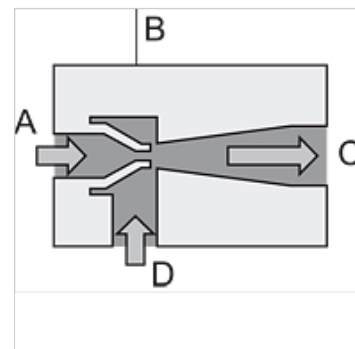

K-KOMPAKTEJEKTOREN CP

Compact ejectors »CP«, digital vacuum switch with air-saving function

HANSA FLEX

Vlastnosti

Vlastnosti Vacuum generator with integrated control valves and system monitoring functions
Gripping and blowing off can be controlled without the need for external valves
Optimised air consumption thanks to many models with differing suction capacities
Minimum energy costs in continuous operation thanks to automatic air-saving
Easy adjustment with foil keypad and LED display of the settings

Základní tělo Anodised aluminium

Integrovaný NC blow-off valve, filter, silencer, non-return valve

Upozornění

Mini-sensor with housing and connection cable, analogue or digital output signal. Minimum size and low weight combined with high measuring accuracy.
Další údaje na dotaz.

Popis

Purely pneumatic vacuum ejector that operates on the Venturi principle. Compressed air enters the ejector at A and flows through the nozzle B. This results in a vacuum immediately behind the nozzle outlet, and air is drawn in through the vacuum inlet D. This air and the driving air leave the ejector via the silencer C.

Další informace

Important: Order two connection plugs per ejector. A cable set is included with the compact ejector with automatic air-saving.

Výrobek

Označení	Velikost trysky	Klídová poloha sacího ventilu	Připojení stlačeného vzduchu	Podtlakový přípoj	Spotřeba vzduchu při sání (L/min)	Max. sací kapacita (L/min)	Rozměr	Provozní tlak (bar)
K- 07 45 01 33	1,5	NC	G 1/8 IG	G1/8 female	117,0	65,0	72mm x 20mm x 164mm	5,0
K- 07 45 01 34	1,5	NO	G 1/8 IG	G1/8 female	117,0	65,0	72mm x 20mm x 164mm	5,0
K- 07 45 01 37	2,0	NC	G 1/4 IG	G 3/8 female	190,0	116,0	113mm x 22mm x 168mm	6,0
K- 07 45 01 38	2,0	NO	G 1/4 IG	G 3/8 female	190,0	116,0	113mm x 22mm x 168mm	6,0
K- 07 45 01 41	2,5	NC	G 1/4 IG	G 3/8 female	310,0	161,0	113mm x 22mm x 183mm	6,0
K- 07 45 01 42	2,5	NO	G 1/4 IG	G 3/8 female	310,0	161,0	113mm x 22mm x 183mm	6,0