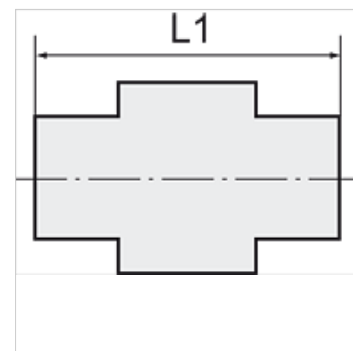

# K-XVM ZYL 1

Male connectors, parallel male thread

**HANSA FLEX**

## Výrobek

Označení	Závit	pro hadici	L1 (mm)	SW
K- 07 40 30 03	M 5	5 mm / 3 mm	20,0	8 mm
K- 07 40 30 04	G 1/8	6 mm / 4 mm	27,0	14 mm
K- 07 40 30 05	G 1/8	8 mm / 6 mm	29,0	14 mm
K- 07 40 30 06	G 1/4	6 mm / 4 mm	29,0	17 mm
K- 07 40 30 07	G 1/4	8 mm / 6 mm	31,0	17 mm
K- 07 40 30 08	G 1/4	10 mm / 8 mm	33,0	17 mm
K- 07 40 30 09	G 3/8	8 mm / 6 mm	33,0	19 mm
K- 07 40 30 10	G 3/8	10 mm / 8 mm	35,0	19 mm
K- 07 40 30 11	G 3/8	12 mm / 9 mm	35,0	19 mm
K- 07 40 30 12	G 1/2	10 mm / 8 mm	36,0	24 mm
K- 07 40 30 13	G 1/2	12 mm / 9 mm	36,0	24 mm