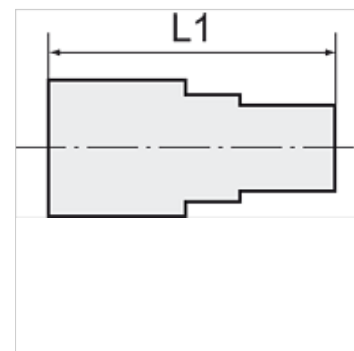

# K-GAM IG 5

Female connectors, parallel female thread

**HANSA FLEX**

## Výrobek

Označení	Závit	pro hadici	L1 (mm)	SW
K- 07 40 30 14	G 1/4	6 mm / 4 mm	25,0	17 mm
K- 07 40 30 15	G 1/4	8 mm / 6 mm	25,0	17 mm