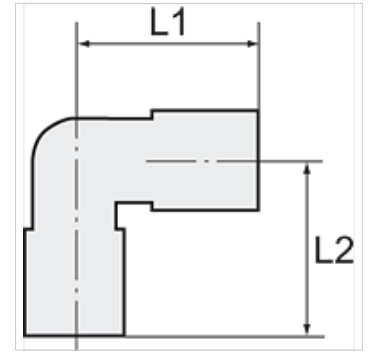

# K-W90 AG-K ISO 7-1

Male elbows, conical male thread acc. to ISO 7-1

**HANSA FLEX**

## Popis

For the installation of plastic tubing.

## Výrobek

Označení	Závit	pro hadici	L1 (mm)	L2 (mm)	SW
K- 07 40 30 64	R 1/8	6 mm / 4 mm	22,0	17,0	8 mm
K- 07 40 30 65	R 1/4	6 mm / 4 mm	22,0	22,0	8 mm
K- 07 40 30 66	R 1/4	10 mm / 8 mm	26,0	21,0	12 mm