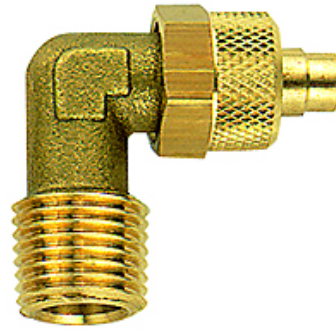

# K-W90 AG-K ISO 7-1

Male elbows, conical male thread acc. to ISO 7-1

**HANSA FLEX**

## Popis

For the installation of plastic tubing.