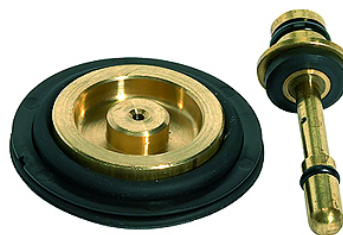

# K-VERSCHLEI-SATZ VARIOBLOC

Set of wearing parts

**HANSA FLEX**

## Popis

diaphragm, sealing cone, seal

## Výrobek

Označení	Popis
K- 07 25 16 92	Set of wearing parts (diaphragm, sealing cone, seal). Compatible with G 1/4, G 3/8
K- 07 25 16 93	Set of wearing parts (diaphragm, sealing cone, seal). Compatible with G 1/2, G 3/4, G 1

## je náhradním dílem pro následující produkty

K-DRG VARIOBLOC	Pressure regulators
K-DRG DRVS VARIOBLOC	Pressure regulators with pressure supply at both ends
K-FI REGL PC-BEHAEL MANO VARIOBLOC	Filter regulators with polycarbonate bowl and pressure gauge
K-FI REGL METALLBEHAEL S MANO VARIOB	Filter regulators with metal bowl, incl. sight glass and pressure gauge
K-WTEH 3-TLG PC-BEHAEL VARIOBLOC	Service units, 3-piece with polycarbonate bowl
K-WTEH 3-TLG MET SICH TROPF VARIOBL	Service units, 3-piece with metal bowl, incl. sight glass and metal sight dome
K-WTEH 2-TLG PC-BEHAEL VARIOBLOC	Service units, 2-piece with polycarbonate bowl
K-WTEH 2-TLG MET SICH TROPF VARIOBL	Service units, 2-piece with metal bowl, incl. sight glass and metal sight dome