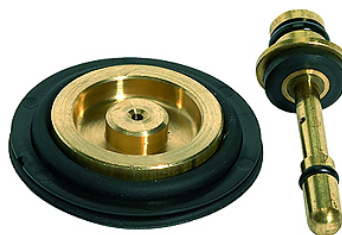

# K-VERSCHLEI-SATZ VARIOBLOC

Set of wearing parts

**HANSA FLEX**

## Popis

diaphragm, sealing cone, seal

## Výrobek

Označení	Popis
K- 07 25 16 92	Set of wearing parts (diaphragm, sealing cone, seal). Compatible with G 1/4, G 3/8
K- 07 25 16 93	Set of wearing parts (diaphragm, sealing cone, seal). Compatible with G 1/2, G 3/4, G 1

## je náhradním dílem pro následující produkty

K-DRG VARIOBLOC	Pressure regulators
K-DRG DRVS VARIOBLOC	Pressure regulators with pressure supply at both ends
K-FI REGL PC-BEHAEL MANO VARIOBLOC	Filter regulators with polycarbonate bowl and pressure gauge
K-FI REGL METALLBEHAEL S MANO VARIOB	Filter regulators with metal bowl, incl. sight glass and pressure gauge
K-WTEH 3-TLG PC-BEHAEL VARIOBLOC	Service units, 3-piece with polycarbonate bowl
K-WTEH 3-TLG MET SICH TROPF VARIOBL	Service units, 3-piece with metal bowl, incl. sight glass and metal sight dome
K-WTEH 2-TLG PC-BEHAEL VARIOBLOC	Service units, 2-piece with polycarbonate bowl
K-WTEH 2-TLG MET SICH TROPF VARIOBL	Service units, 2-piece with metal bowl, incl. sight glass and metal sight dome