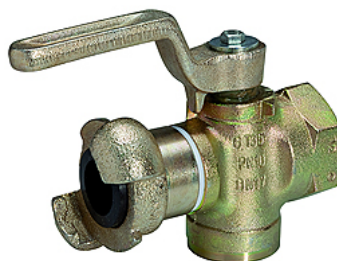

# K-BKR ECKFORM KUPP IG

Plug valves with coupling, one side sealing, female threaded, with lever stop and exhaust

**HANSA FLEX**

## Výrobek

Označení	Přípoj	DN	H (mm)	L (mm)	SW (mm)
K- 07 35 05 41	G 1/2	15	93,0	131,0	41
K- 07 35 05 42	G 3/4	17	93,0	124,0	41
K- 07 35 05 40	G 1	17	93,0	124,0	41