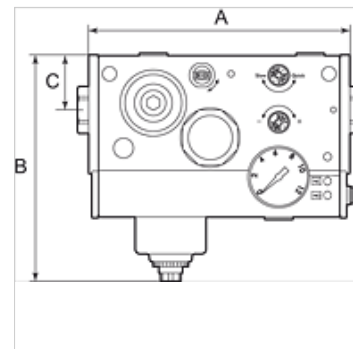

K-WTEH SERIE ONE O DRS

Service units, »ONE« Series, without pressure switch

HANSA FLEX

Vlastnosti

Tlak na vstupu	Max. 10 bar
Teplotní rozsah	-10 °C to +50 °C
Média	Stlačený plyn
Stupeň krytí	IP 65
Pracovní tlak	0.5 - 8 bar
Tlakový spínač	Changeover contact
Šířka póru ve filtrační vložce	20 µm
Měření hodnoty průtoku	At 6,3 bar and $\Delta p = 1$ bar

Upozornění

Další údaje na dotaz.

Popis

Multifunctional service unit with 6 or 7 functions in a single device: 3/2-way valve (manually operated), filter with automatic drain valve, air ports, pressure regulator, pressure gauge, soft start valve and optional: pressure switch. This combination of extremely good flow rates and a wide range of functions integrated in a single, compact unit saves valuable space and is unmatched by any similar product available in the market! Soft starting independently of the load and easy replacement of the filter cartridge under pressure are just two of the other outstanding features of this amazing device.

Výrobek

Označení	Přípoj	Průtok (L/min)	A (mm)	B	C (mm)	Napětí
K- 07 25 13 79	G 1/4	2400	165,5	144,0 mm	35,0	24 V DC (for valves and pressure switch)
K- 07 25 13 80	G 3/8	3300	165,5	144,0 mm	35,0	24 V DC (for valves and pressure switch)
K- 07 25 13 81	G 1/2"	4000	165,5	144,0 mm	35,0	24 V DC (for valves and pressure switch)