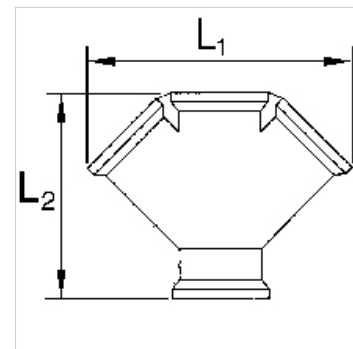

# K-VT 2-3 FACH MS BL

Distributors, 2 or 3 outlets, brass

**HANSA FLEX**

## Vlastnosti

Provozní tlak max. 10 bar

Materiál Brass with a bare metal surface

## Výrobek

Označení	Závit	Outlets	L1 (mm)	L2 (mm)
K- 07 40 40 16	G 3/8 female	2 x female	53,5	50,0
K- 07 40 40 17	G 1/2 female	2 x female	58,5	54,0
K- 07 40 40 18	G 3/8 female	3 x female	78,5	61,0
K- 07 40 40 19	G 1/2 female	3 x female	87,7	69,0