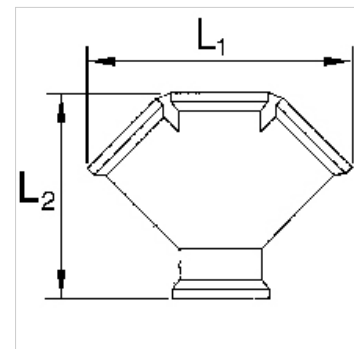

# K-VT 2-3 FACH MS BL

Distributors, 2 or 3 outlets, brass

**HANSA FLEX**

## Vlastnosti

Provozní tlak max. 10 bar

Materiál Brass with a bare metal surface

## Výrobek

Označení	Závit	Outlets	L1 (mm)	L2 (mm)
K- 07 40 40 16	G 3/8 female	2 x female	53,5	50,0
K- 07 40 40 17	G 1/2 female	2 x female	58,5	54,0
K- 07 40 40 18	G 3/8 female	3 x female	78,5	61,0
K- 07 40 40 19	G 1/2 female	3 x female	87,7	69,0