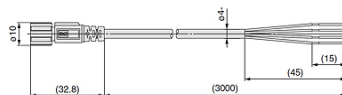

# K-ANSCHLUSSKABEL STECKER PF3W

connecting cable with M8-connector PF3W

**HANSA FLEX**

## Popis

Connection cable with M8 plug, series PF3W, 4-wire, cable length 3.00 m