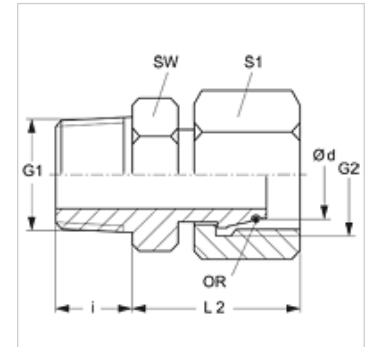

### Properties

<b>Connection 1</b>	NPT external threads
<b>Sealing form 1</b>	thread seal
<b>Connection 2</b>	metric nut thread
<b>Sealing form 2</b>	24° outer cone with O-ring
<b>Design</b>	Screw-in fitting
<b>Construction</b>	straight
<b>Standard</b>	DIN 2353 ISO 8434-1
<b>Material</b>	Stainless steel