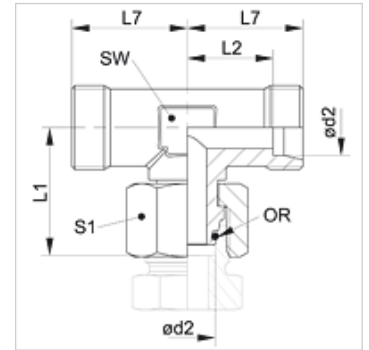

## Properties

<b>Connection 1</b>	metric nut thread
<b>Sealing form 1</b>	24° outer cone with O-ring
<b>Connection 2 + 3</b>	metric cylindrical outer thread
<b>Sealing form 2 + 3</b>	24° inner cone
<b>Design</b>	Adjustable direction fitting
<b>Construction</b>	T shaped
<b>Standard</b>	ISO 8434-1
<b>Scope of supply</b>	Socket (without union nut and cutting ring)
<b>Material</b>	Stainless steel

## Item

Identification	Series	Operating pressure	Ø d2 (mm)	L1 (mm)	L2 (mm)	L7 (mm)	AF (mm)	S1	OR
XVETO NW 04 HL VA	L	PN 315	6	26,0	12,0	19	12	14	4.0 x 1.5
XVETO NW 06 HL VA	L	PN 315	8	27,5	14,0	21	12	17	6.0 x 1.5
XVETO NW 08 HL VA	L	PN 315	10	29,0	15,0	22	14	19	7.5 x 1.5
XVETO NW 10 HL VA	L	PN 315	12	29,5	17,0	24	17	22	9.0 x 1.5
XVETO NW 13 HL VA	L	PN 315	15	32,5	21,0	28	19	27	12.0 x 2.0
XVETO NW 16 HL VA	L	PN 315	18	35,5	23,5	31	24	32	15.0 x 2.0
XVETO NW 20 HL VA	L	PN 160	22	38,5	27,5	35	27	36	20.0 x 2.0
XVETO NW 25 HL VA	L	PN 160	28	41,5	30,5	38	36	41	26.0 x 2.0
XVETO NW 32 HL VA	L	PN 160	35	51,0	34,5	45	41	50	32.0 x 2.5
XVETO NW 40 HL VA	L	PN 160	42	56,0	40,0	51	50	60	38.0 x 2.5
XVETO NW 03 HS VA	S	PN 630	6	27,0	16,0	23	12	17	4.0 x 1.5
XVETO NW 04 HS VA	S	PN 630	8	27,5	17,0	24	14	19	6.0 x 1.5
XVETO NW 06 HS VA	S	PN 630	10	30,0	17,5	25	17	22	7.5 x 1.5
XVETO NW 08 HS VA	S	PN 630	12	31,0	21,5	29	17	24	9.0 x 1.5
XVETO NW 10 HS VA	S	PN 630	14	35,0	22,0	30	19	27	10.0 x 2.0
XVETO NW 13 HS VA	S	PN 400	16	36,5	24,5	33	24	30	12.0 x 2.0
XVETO NW 16 HS VA	S	PN 400	20	44,5	26,5	37	27	36	16.3 x 2.4
XVETO NW 20 HS VA	S	PN 400	25	50,0	30,0	42	36	46	20.3 x 2.4
XVETO NW 25 HS VA	S	PN 400	30	55,0	35,5	49	41	50	25.3 x 2.4
XVETO NW 32 HS VA	S	PN 315	38	63,0	41,0	57	50	60	33.3 x 2.4

Series: LL = Very light L = Light S = Heavy – PN = Nominal pressure PB = Max. operating pressure – Ø d2 = External pipe diameter

## Product versions

<b>XVETO</b>	Fitting, T shaped, Steel
<b>VETO VA</b>	Fitting, T shaped, Stainless steel