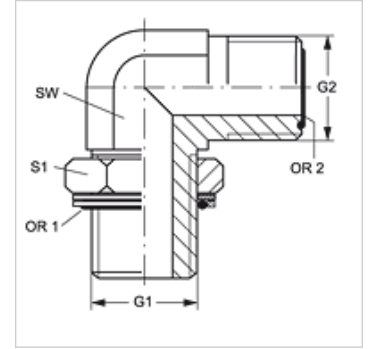

## Properties

<b>Connection 1</b>	BSP external thread, cylindrical
<b>Sealing form 1</b>	Thread socket with O-ring + spacer diaphragm ring
<b>Connection 2</b>	ORFS external threads
<b>Sealing form 2</b>	flat seal with O-ring
<b>Design</b>	Adjustable direction screw-in socket
<b>Construction</b>	Angle 90°
<b>Material</b>	Steel
<b>Surface</b>	electro galvanised