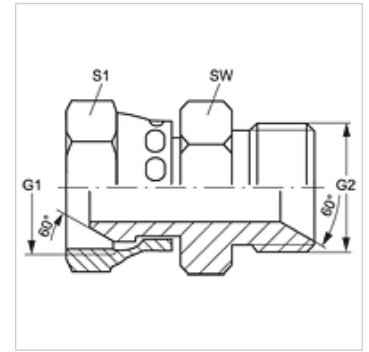

### Properties

<b>Connection 1</b>	BSP nut thread
<b>Sealing form 1</b>	60° outer cone
<b>Connection 2</b>	BSP cylindrical external threads
<b>Sealing form 2</b>	60° inner cone
<b>Design</b>	Connectors
<b>Construction</b>	straight
<b>Material</b>	Steel
<b>Surface</b>	electro galvanised