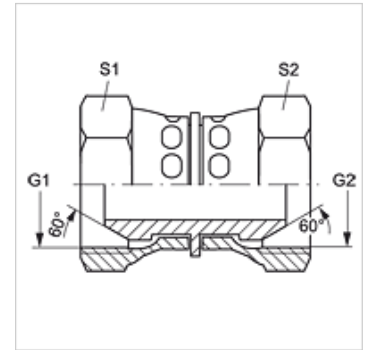

G AB VA

Connectors

Properties

Connection 1	BSP nut thread
Sealing form 1	60° outer cone
Connection 2	BSP nut thread
Sealing form 2	60° outer cone
Design	Connectors
Construction	straight
Material	Stainless steel

Item

Identification	G1 + G2	S1	S2
G AB 02 VA	G 1/8" -28	14	14
G AB 04 VA	G 1/4" -19	19	19
G AB 06 VA	G 3/8" -19	22	22
G AB 08 VA	G 1/2" -14	27	27
G AB 12 VA	G 3/4" -14	32	32
G AB 16 VA	G 1" -11	41	41
G AB 20 VA	G 1.1/4" -11	50	50
G AB 24 VA	G 1.1/2" -11	60	60
G AB 32 VA	G 2" -11	70	70

SW, S1, S2 = With across flats

Product versions

G AB	Connectors, Steel
-------------	-------------------