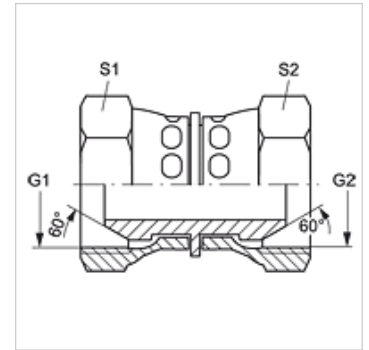

G AB VA

Connectors

Properties

Connection 1	BSP nut thread
Sealing form 1	60° outer cone
Connection 2	BSP nut thread
Sealing form 2	60° outer cone
Design	Connectors
Construction	straight
Material	Stainless steel

Item

Identification	G1 + G2	S1	S2
G AB 02 VA	G 1/8" -28	14	14
G AB 04 VA	G 1/4" -19	19	19
G AB 06 VA	G 3/8" -19	22	22
G AB 08 VA	G 1/2" -14	27	27
G AB 12 VA	G 3/4" -14	32	32
G AB 16 VA	G 1" -11	41	41
G AB 20 VA	G 1.1/4" -11	50	50
G AB 24 VA	G 1.1/2" -11	60	60
G AB 32 VA	G 2" -11	70	70

SW, S1, S2 = With across flats

Product versions

G AB	Connectors, Steel
------	-------------------