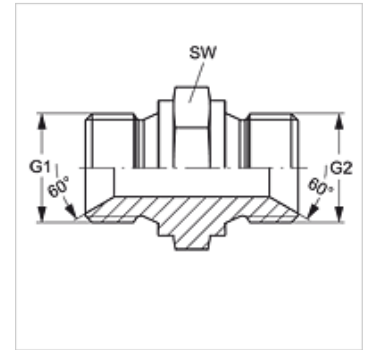

G HB

Connection sockets

Properties

Connection 1	BSP external thread, cylindrical
Sealing form 1	60° inner cone Shape A
Connection 2	BSP cylindrical external threads
Sealing form 2	60° inner cone Shape A
Design	Connection sockets
Construction	straight
Material	Steel
Surface	electro galvanised

AF = Width across flats

Product versions

G HB VA Connection sockets, Stainless steel