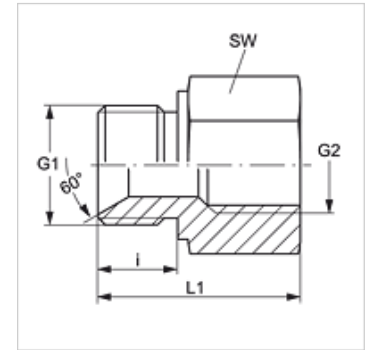

G HB IR

Screw-on socket

Properties

| | |
|-----------------------|----------------------------------|
| Connection 1 | BSP external thread, cylindrical |
| Sealing form 1 | 60° inner cone |
| Connection 2 | BSP cylindrical internal threads |
| Sealing form 2 | Flat seal |
| Design | Screw-on socket |
| Construction | straight |
| Material | Steel |
| Surface | electro galvanised |