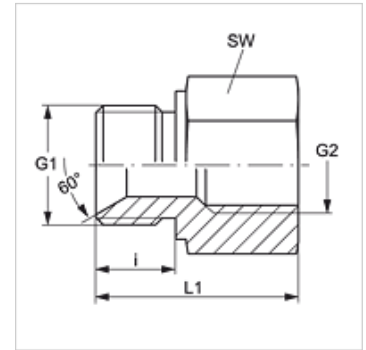

## Properties

**Connection 1** BSP external thread, cylindrical

**Sealing form 1** 60° inner cone

**Connection 2** BSP cylindrical internal threads

**Sealing form 2** Flat seal

**Design** Screw-on socket

**Construction** straight

## Item

Identification	G1	G2	AF (mm)
G HB 02 IR VA	G 1/8" -28	G 1/8" -28	17
G HB 04 IR VA	G 1/4" -19	G 1/4" -19	19
G HB 06 IR VA	G 3/8" -19	G 3/8" -19	24
G HB 08 IR VA	G 1/2" -14	G 1/2" -14	27
G HB 12 IR VA	G 3/4" -14	G 3/4" -14	32
G HB 16 IR VA	G 1" -11	G 1" -11	41
G HB 20 IR VA	G 1.1/4" -11	G 1.1/4" -11	50
G HB 24 IR VA	G 1.1/2" -11	G 1.1/2" -11	55
G HB 32 IR VA	G 2" -11	G 2" -11	70

AF = Width across flats