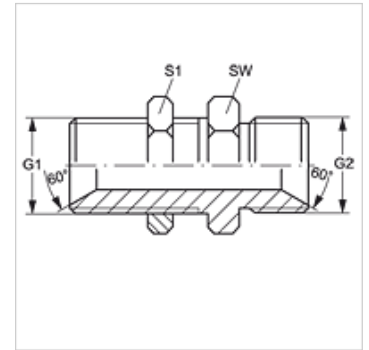

## Bulkhead fitting socket

### Properties

<b>Connection 1</b>	BSP external thread, cylindrical
<b>Sealing form 1</b>	60° inner cone
<b>Connection 2</b>	BSP cylindrical external threads
<b>Sealing form 2</b>	60° inner cone
<b>Design</b>	Bulkhead fitting socket
<b>Construction</b>	straight
<b>Material</b>	Stainless steel

### Item

Identification	G1 + G2	AF (mm)	S1
SV HB 02 VA	G 1/8" -28	14	14
SV HB 04 VA	G 1/4" -19	19	19
SV HB 06 VA	G 3/8" -19	22	22
SV HB 08 VA	G 1/2" -14	27	27
SV HB 12 VA	G 3/4" -14	32	32
SV HB 16 VA	G 1" -11	41	41
SV HB 20 VA	G 1.1/4" -11	50	50
SV HB 24 VA	G 1.1/2" -11	55	55
SV HB 32 VA	G 2" -11	70	70