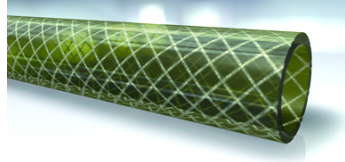

### Properties

<b>Application</b>	general application for air, water etc.
<b>Special features</b>	Hardness: approx. 77° Shore A environmentally and free of heavy metals abrasion and aging resistant sterilisable permanently transparent very flexible
<b>Inner layer</b>	Soft PVC
<b>Insert</b>	one braided textile insert
<b>Outer layer</b>	Soft PVC
<b>Colour</b>	green
<b>Temp. min.</b>	-5 °C
<b>Temp. max.</b>	60 °C
<b>Media</b>	Water Air

### Item

Identification	Internal Ø (mm)	External Ø (mm)	Wall thickness (mm)	BD* at 20 °C (bar)	Min. bending radius (mm)
PSG 06-3 GRUEN	6,0	12,0	3,0	23	25
PSG 08-3 GRUEN	8,0	14,0	3,0	22	30
PSG 10-3 GRUEN	10,0	16,0	3,0	17	40
PSG 13-3.5 GRUEN	13,0	20,0	3,5	13	60