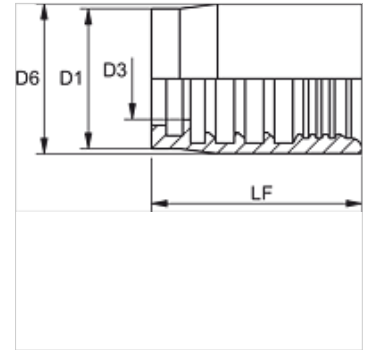

PHY 2100

Swage ferrule, NY 2100

Properties

Ferrule type	Non-skive ferrule
Material	Steel
Surface	electro galvanised

Item

Identification	DN*	Size	Inches	D1 (mm)	D3 (mm)	LF (mm)
PHY 2106	6	4	1/4"	22,0	9,2	43,0

DN = Nominal diameter, nominal width