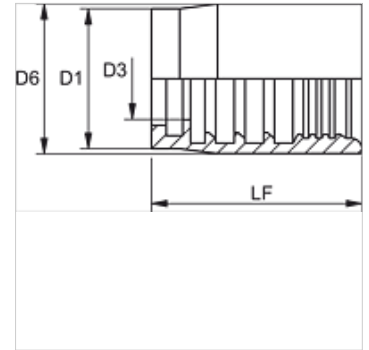

# PHY 2100

Swage ferrule, NY 2100

## Properties

<b>Ferrule type</b>	Non-skive ferrule
<b>Material</b>	Steel
<b>Surface</b>	electro galvanised

## Item

Identification	DN*	Size	Inches	D1 (mm)	D3 (mm)	LF (mm)
<b>PHY 2106</b>	6	4	1/4"	22,0	9,2	43,0

DN = Nominal diameter, nominal width