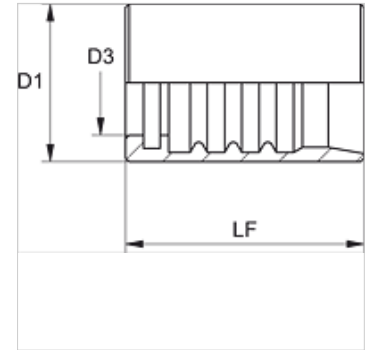

## Properties

<b>Ferrule type</b>	Non-skive ferrule
<b>Material</b>	Steel
<b>Surface</b>	electro galvanised

## Item

Identification	DN*	Size	Inches	D1 (mm)	D3 (mm)	LF (mm)
PHY 704 N	5	3	3/16"	15,0	9,5	29,0
PHY 706 N	6	4	1/4"	18,0	10,8	31,0
PHY 708 N	8	5	5/16"	20,0	12,5	31,0
PHY 710 N	10	6	3/8"	22,0	14,6	33,2
PHY 713 N	12	8	1/2"	27,0	18,3	37,0

DN = Nominal diameter, nominal width