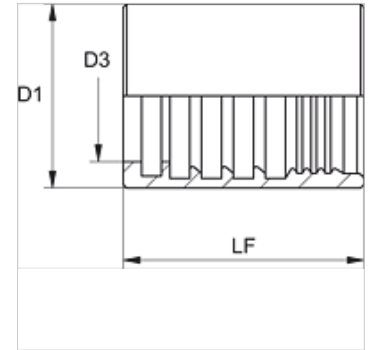

PHY 700 VA

Swage ferrule, NY 700

Properties

Ferrule type	Non-skive ferrule
Material	Stainless steel

Item

Identification	DN*	Size	Inches	D1 (mm)	D3 (mm)	LF (mm)
PHY 706 VA	6	4	1/4"	18,0	10,5	34,5
PHY 708 VA	8	5	5/16"	19,0	12,0	34,5
PHY 710 VA	10	6	3/8"	22,0	14,0	35,0
PHY 713 VA	12	8	1/2"	25,0	17,2	37,0
PHY 716 VA	16	10	5/8"	30,0	20,5	40,0
PHY 720 VA	19	12	3/4"	33,0	24,3	45,0
PHY 725 VA	25	16	1"	40,0	30,5	50,0

DN = Nominal diameter, nominal width

Product versions

PHY 700 N	Swage ferrule, NY 700, Steel
-----------	------------------------------