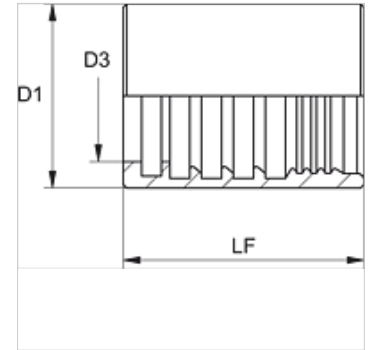

PHY 700 VA

Swage ferrule, NY 700

Properties

Ferrule type	Non-skive ferrule
Material	Stainless steel

Item

Identification	DN*	Size	Inches	D1 (mm)	D3 (mm)	LF (mm)
PHY 706 VA	6	4	1/4"	18,0	10,5	34,5
PHY 708 VA	8	5	5/16"	19,0	12,0	34,5
PHY 710 VA	10	6	3/8"	22,0	14,0	35,0
PHY 713 VA	12	8	1/2"	25,0	17,2	37,0
PHY 716 VA	16	10	5/8"	30,0	20,5	40,0
PHY 720 VA	19	12	3/4"	33,0	24,3	45,0
PHY 725 VA	25	16	1"	40,0	30,5	50,0

DN = Nominal diameter, nominal width

Product versions

PHY 700 N	Swage ferrule, NY 700, Steel
-----------	------------------------------