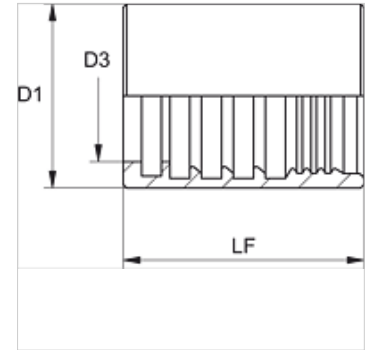

# PHY 700 VA

Swage ferrule, NY 700

## Properties

<b>Ferrule type</b>	Non-skive ferrule
<b>Material</b>	Stainless steel

## Item

Identification	DN*	Size	Inches	D1 (mm)	D3 (mm)	LF (mm)
PHY 706 VA	6	4	1/4"	18,0	10,5	34,5
PHY 708 VA	8	5	5/16"	19,0	12,0	34,5
PHY 710 VA	10	6	3/8"	22,0	14,0	35,0
PHY 713 VA	12	8	1/2"	25,0	17,2	37,0
PHY 716 VA	16	10	5/8"	30,0	20,5	40,0
PHY 720 VA	19	12	3/4"	33,0	24,3	45,0
PHY 725 VA	25	16	1"	40,0	30,5	50,0

DN = Nominal diameter, nominal width