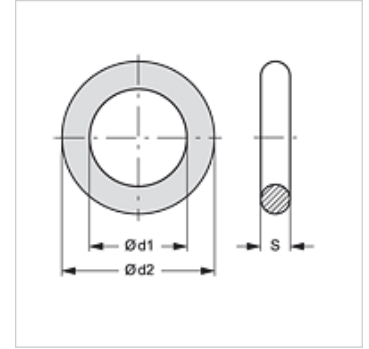

RKF ORING

O-ring

Properties

suitable for Pipe coupling (fixed)

Material NBR

Item

Identification	Size	$\varnothing d1$ (mm)	$\varnothing d2$ (mm)	S (mm)
RKF ORING 1-17-2	1	17	21	2,0
RKF ORING 1-22-1.5	1	22	25	1,5
RKF ORING 2-20-2	2	20	24	2,0
RKF ORING 2-25-1.5	2	25	28	1,5
RKF ORING 3-37-2	3	37	41	2,0
RKF ORING 4-32-3	4	32	38	3,0
RKF ORING 4-35-2.5	4	35	40	2,5
RKF ORING 5-40-3	5	40	56	3,0
RKF ORING 5-47-2.5	5	47	52	2,5