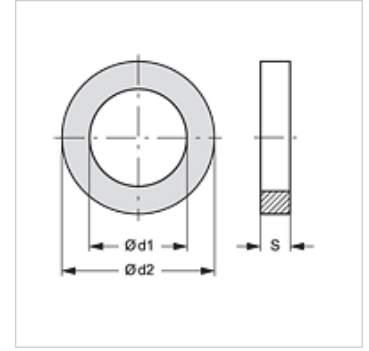

RKF STUETZRING

Support ring for pipe coupling

Properties

suitable for Pipe coupling (fixed)

Material PVC

Item

Identification	Size	$\varnothing d1$ (mm)	$\varnothing d2$ (mm)	S (mm)
RKF STUETZRING 1	1	17,5	20,8	1,0
RKF STUETZRING 2	2	20,0	23,4	1,0
RKF STUETZRING 4	4	32,0	37,2	1,0