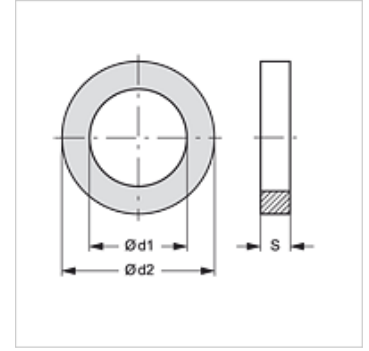

## Properties

suitable for Pipe coupling (fixed)

Material PVC

## Item

Identification	Size	$\varnothing d1$ (mm)	$\varnothing d2$ (mm)	S (mm)
RKF STUETZRING 1	1	17,5	20,8	1,0
RKF STUETZRING 2	2	20,0	23,4	1,0
RKF STUETZRING 4	4	32,0	37,2	1,0