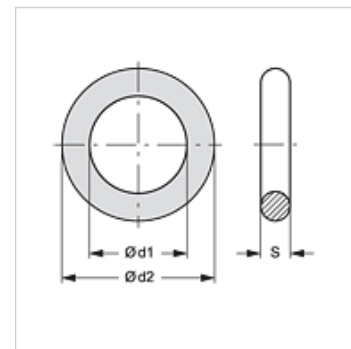

SKF BREMSRING

Brake ring for screw coupling

Properties

suitable for Screw coupling (fixed)

Material NBR

Item

Identification	Size	$\varnothing d1$ (mm)	$\varnothing d2$ (mm)	S (mm)
SKF BREMSRING 1	1	19	25	3,0
SKF BREMSRING 2	2	23	29	3,0
SKF BREMSRING 3	3	31	37	3,0
SKF BREMSRING 4	4	36	42	3,0
SKF BREMSRING 5	5	43	50	3,5
SKF BREMSRING 6	6	64	72	4,0