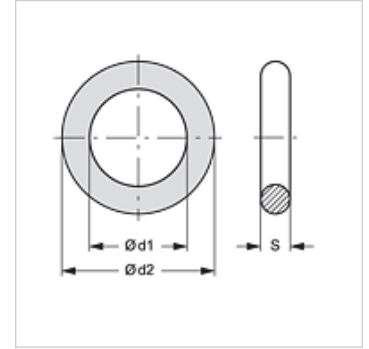

## Properties

suitable for Screw coupling (fixed)

Material NBR

## Item

Identification	Size	$\varnothing d1$ (mm)	$\varnothing d2$ (mm)	S (mm)
SKF ORING 1	1	12,5	16,5	2,0
SKF ORING 2	2	17,0	21,0	2,0
SKF ORING 3	3	22,0	28,0	3,0
SKF ORING 4	4	28,0	34,0	3,0
SKF ORING 5	5	35,0	40,0	2,5
SKF ORING 6	6	54,0	60,0	3,0