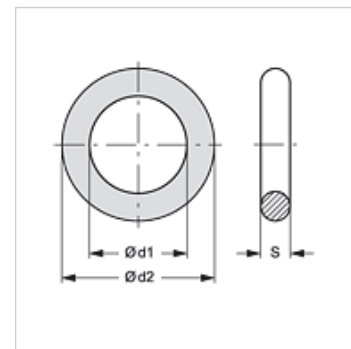

## Properties

suitable for Screw coupling (fixed)

Material NBR

## Item

Identification	Size	$\varnothing d1$ (mm)	$\varnothing d2$ (mm)	S (mm)
SKF ORING 1	1	12,5	16,5	2,0
SKF ORING 2	2	17,0	21,0	2,0
SKF ORING 3	3	22,0	28,0	3,0
SKF ORING 4	4	28,0	34,0	3,0
SKF ORING 5	5	35,0	40,0	2,5
SKF ORING 6	6	54,0	60,0	3,0