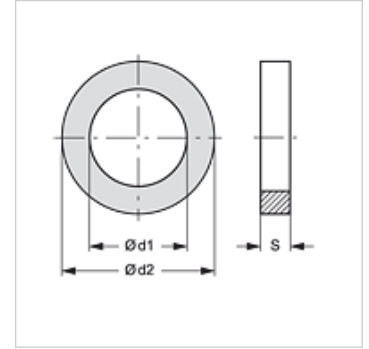

SKF STUETZRING

Support ring for SKF

Properties

suitable for Screw coupling (fixed)

Material PVC

Item

Identification	Size	$\varnothing d1$ (mm)	$\varnothing d2$ (mm)	S (mm)
SKF STUETZRING 1	1	13,0	16,1	1,0
SKF STUETZRING 2	2	17,5	20,7	1,0
SKF STUETZRING 3	3	22,0	27,4	1,0
SKF STUETZRING 4	4	28,0	33,2	1,0
SKF STUETZRING 5	5	35,0	39,0	1,0
SKF STUETZRING 6	6	54,0	58,6	1,0